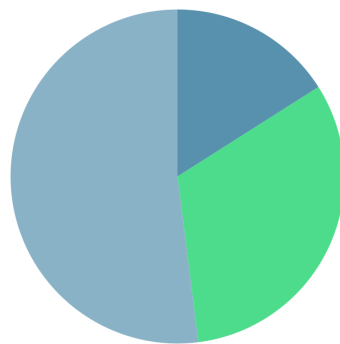

Total Alumnus : **25**

Graduates Included in Report : **2**

How many students graduated on-time ? : **66.66%**

What were the employment results for graduates?

6 Month After Completion

16% Full-Time Employee